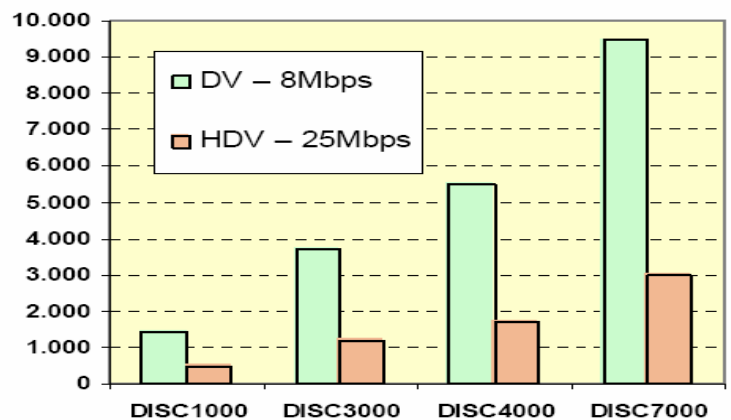

Hours of DV/HDV video content on a DISC Blu-ray library